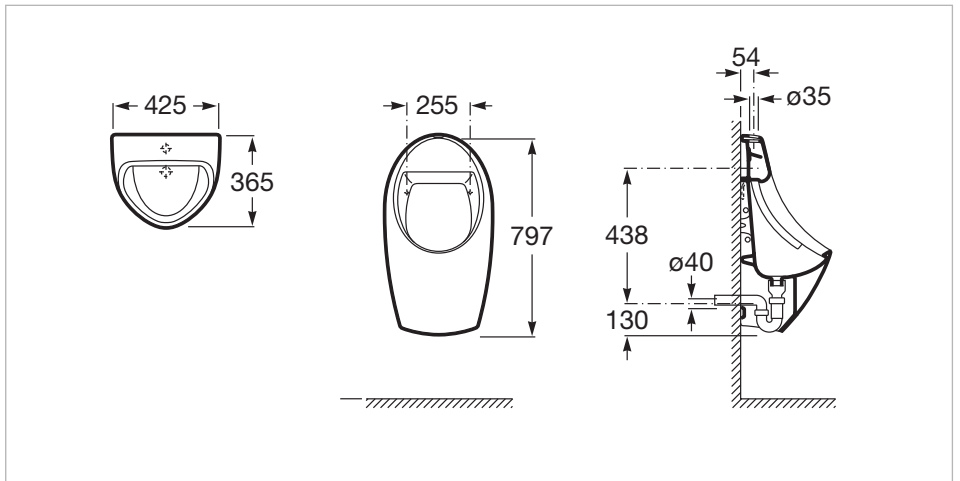

Technical drawings

Simplicity envelopes each one of its lines and layouts with sophistication. A sober design, free of affectations, which provides a space that is perfectly defined and composed of solid pieces.

Designed by
Antonio Bullo

He has won four gold medals at the Faenza International Ceramic Competition and two Design Plus awards at ISH Frankfurt. For Bullo, the product must be an extension of the company's soul and consistent with the markets in which it is competing.