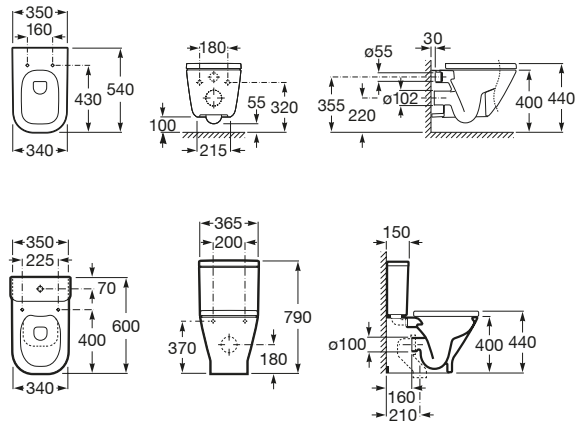

Soft-close seat and cover
Ref. RA80152200B

Inspira - Rimless wall-hung WC | Soft

Rimless wall-hung closet
570 x 394 mm
Ref. RS346508000

Soft-close seat and cover
Ref. RA80150200B

Inspira - Rimless wall-hung WC | Square

Rimless wall-hung closet
560 x 370 mm
Ref. **RS346537000**

Soft-close seat and cover
Ref. **RA80153200B**

The Gap - Rimless WC

Rimless wall-hung closet
540x350mm
Ref. **RS34647L000**

Soft-close seat and cover
Ref. **RE801472464**

Rimless coupled closet (moulded back-to-wall)
600x350mm
Ref. **RS34273700H**

Cistern with 4/2 litre flushing
Ref. **RS341730000**

Soft-close seat and cover
Ref. **RA801732004**

Nexo - Rimless wall-hung WC

Rimless WC pan
525x360mm
Ref. **RS34664L000**

Soft-close seat and cover
Ref. **RE80N612461**

Find all product images,
videos, manuals, ideas &
points of sale
at **www.roca.in**

Roca Bathroom Products Pvt. Ltd.