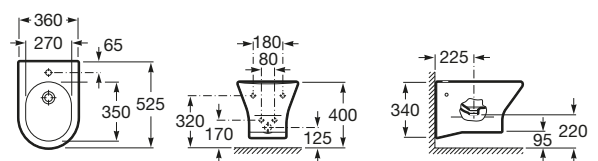

Rimless wall-hung closet
560 x 370 mm
Ref. **RS346537000**

Soft-close seat and cover
Ref. **RA80153200B**

The Gap - Rimless WC

Rimless wall-hung closet
540x350mm
Ref. **RS34647L000**

Soft-close seat and cover
Ref. **RE801472464**

Rimless coupled closet (moulded back-to-wall)
600x350mm
Ref. **RS34273700H**

Cistern with 4/2 litre flushing
Ref. **RS341730000**

Soft-close seat and cover
Ref. **RA801732004**

Nexo - Rimless wall-hung WC