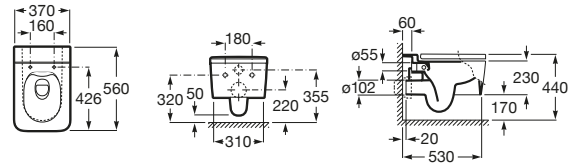

Soft-close seat and cover
Ref. RA80152200B

Inspira - Rimless wall-hung WC | Soft

Rimless wall-hung closet
570 x 394 mm
Ref. RS346508000

Soft-close seat and cover
Ref. RA80150200B

Inspira - Rimless wall-hung WC | Square

Rimless wall-hung closet
560 x 370 mm
Ref. **RS346537000**

Soft-close seat and cover
Ref. **RA80153200B**

The Gap - Rimless WC

Rimless wall-hung closet
540x350mm
Ref. **RS34647L000**

Soft-close seat and cover
Ref. **RE801472464**