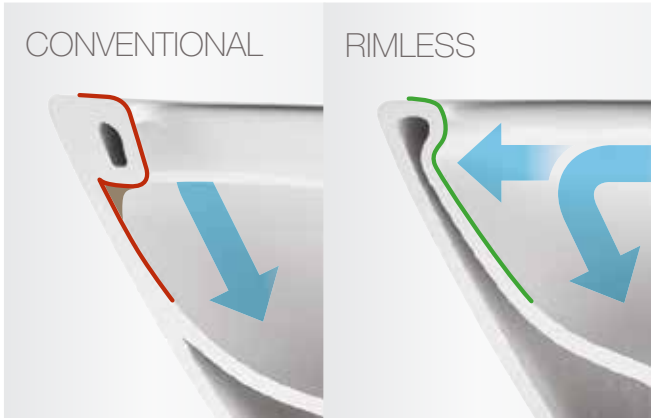

Rimless

An advanced design for improved hygiene

Rimless Technology

Roca's new range of Rimless toilets eliminates the rim entirely, resulting in smoother inner walls with no angles or nooks where dirt could build up. A new water distributor spreads the water consistently around the inner bowl with a stronger flush, resulting in a cleaner and hygienic Water Closet.

- Improved hygiene
- Easy to clean
- Strong flush & even distribution of water
- No splashing of water

Pictograms

Inspira - Rimless wall-hung WC | Round

Rimless wall-hung closet
560 x 370 mm
Ref. RS346527000

Soft-close seat and cover
Ref. RA80152200B

Inspira - Rimless wall-hung WC | Soft

Rimless wall-hung closet
570 x 394 mm
Ref. RS346508000

Soft-close seat and cover
Ref. RA80150200B

Inspira - Rimless wall-hung WC | Square