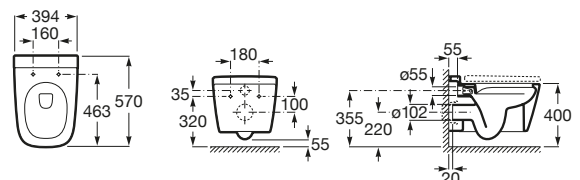

- Improved hygiene
- Easy to clean
- Strong flush & even distribution of water
- No splashing of water

Pictograms

Inspira - Rimless wall-hung WC | Round

Rimless wall-hung closet
560 x 370 mm
Ref. RS346527000

Soft-close seat and cover
Ref. RA80152200B

Inspira - Rimless wall-hung WC | Soft

Rimless wall-hung closet
570 x 394 mm
Ref. RS346508000

Soft-close seat and cover
Ref. RA80150200B

Inspira - Rimless wall-hung WC | Square

Rimless wall-hung closet
560 x 370 mm
Ref. **RS346537000**

Soft-close seat and cover
Ref. **RA80153200B**

The Gap - Rimless WC

Rimless wall-hung closet
540x350mm
Ref. **RS34647L000**

Soft-close seat and cover
Ref. **RE801472464**

Rimless coupled closet (moulded back-to-wall)
600x350mm
Ref. **RS34273700H**

Cistern with 4/2 litre flushing
Ref. **RS341730000**

Soft-close seat and cover
Ref. **RA801732004**

Nexo - Rimless wall-hung WC