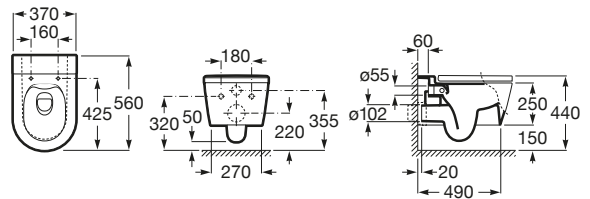

Rimless

An advanced design for improved hygiene

Rimless Technology

Roca's new range of Rimless toilets eliminates the rim entirely, resulting in smoother inner walls with no angles or nooks where dirt could build up. A new water distributor spreads the water consistently around the inner bowl with a stronger flush, resulting in a cleaner and hygienic Water Closet.

- Improved hygiene
- Easy to clean
- Strong flush & even distribution of water
- No splashing of water

Pictograms

Inspira - Rimless wall-hung WC | Round

Rimless wall-hung closet
560 x 370 mm
Ref. RS346527000

Soft-close seat and cover
Ref. RA80152200B

Inspira - Rimless wall-hung WC | Soft

Rimless wall-hung closet
570 x 394 mm
Ref. RS346508000

Soft-close seat and cover
Ref. RA80150200B

Inspira - Rimless wall-hung WC | Square

Rimless WC pan
525x360mm
Ref. **RS34664L000**

Soft-close seat and cover
Ref. **RE80N612461**

Find all product images,
videos, manuals, ideas &
points of sale
at **www.roca.in**

Roca Bathroom Products Pvt. Ltd.