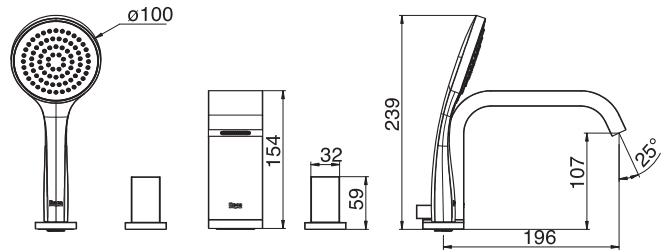

KEY FEATURES:

- Evershine®
- Soft turn
- Flat & Sleek knobs
- High spouts

Three hole deck-mounted basin mixer

Chrome

RT5A4432C0N

Three hole wall-mounted basin mixer

Chrome

RT5A4732C0N

Two hole deck-mounted basin mixer

Chrome

RT5A3832C0N

Wall-mounted bath shower mixer

Chrome

RT5A0832C0N

Deck-mounted bathtub filler

Chrome