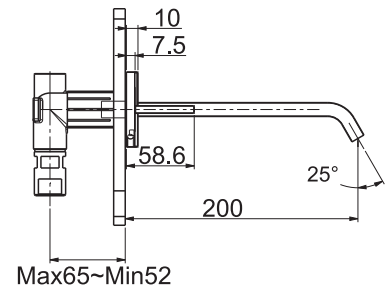

KEY FEATURES:

- Evershine®
- Soft turn
- Flat & Sleek knobs
- High spouts

Three hole deck-mounted basin mixer

Chrome

RT5A4432C0N

Three hole wall-mounted basin mixer

Chrome

RT5A4732C0N