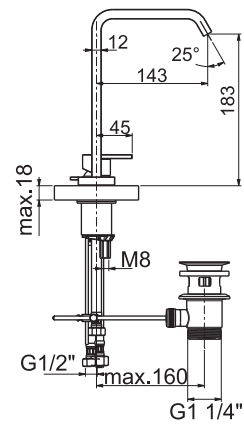

KEY FEATURES:

- Evershine®
- Soft turn
- Flat & Sleek knobs
- High spouts

Three hole deck-mounted basin mixer

Chrome

RT5A4432C0N

Three hole wall-mounted basin mixer

Chrome

RT5A4732C0N