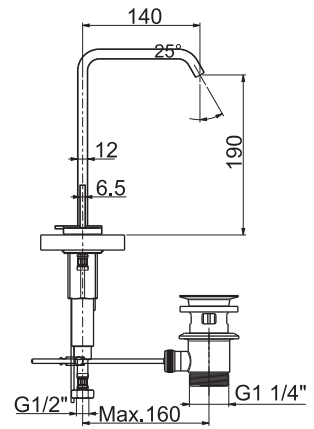

KEY FEATURES:

- Evershine®
- Soft turn
- Flat & Sleek knobs
- High spouts

Three hole deck-mounted basin mixer

Chrome

RT5A4432C0N

Three hole wall-mounted basin mixer

Chrome

RT5A4732C0N