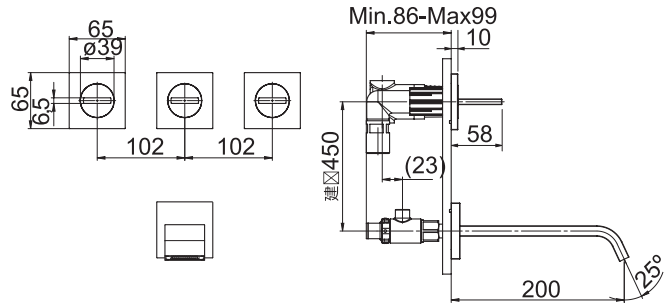

Wall-mounted bath shower mixer

Chrome

RT5A0832C0N

Deck-mounted bathtub filler

Chrome

RT5A0932C0N